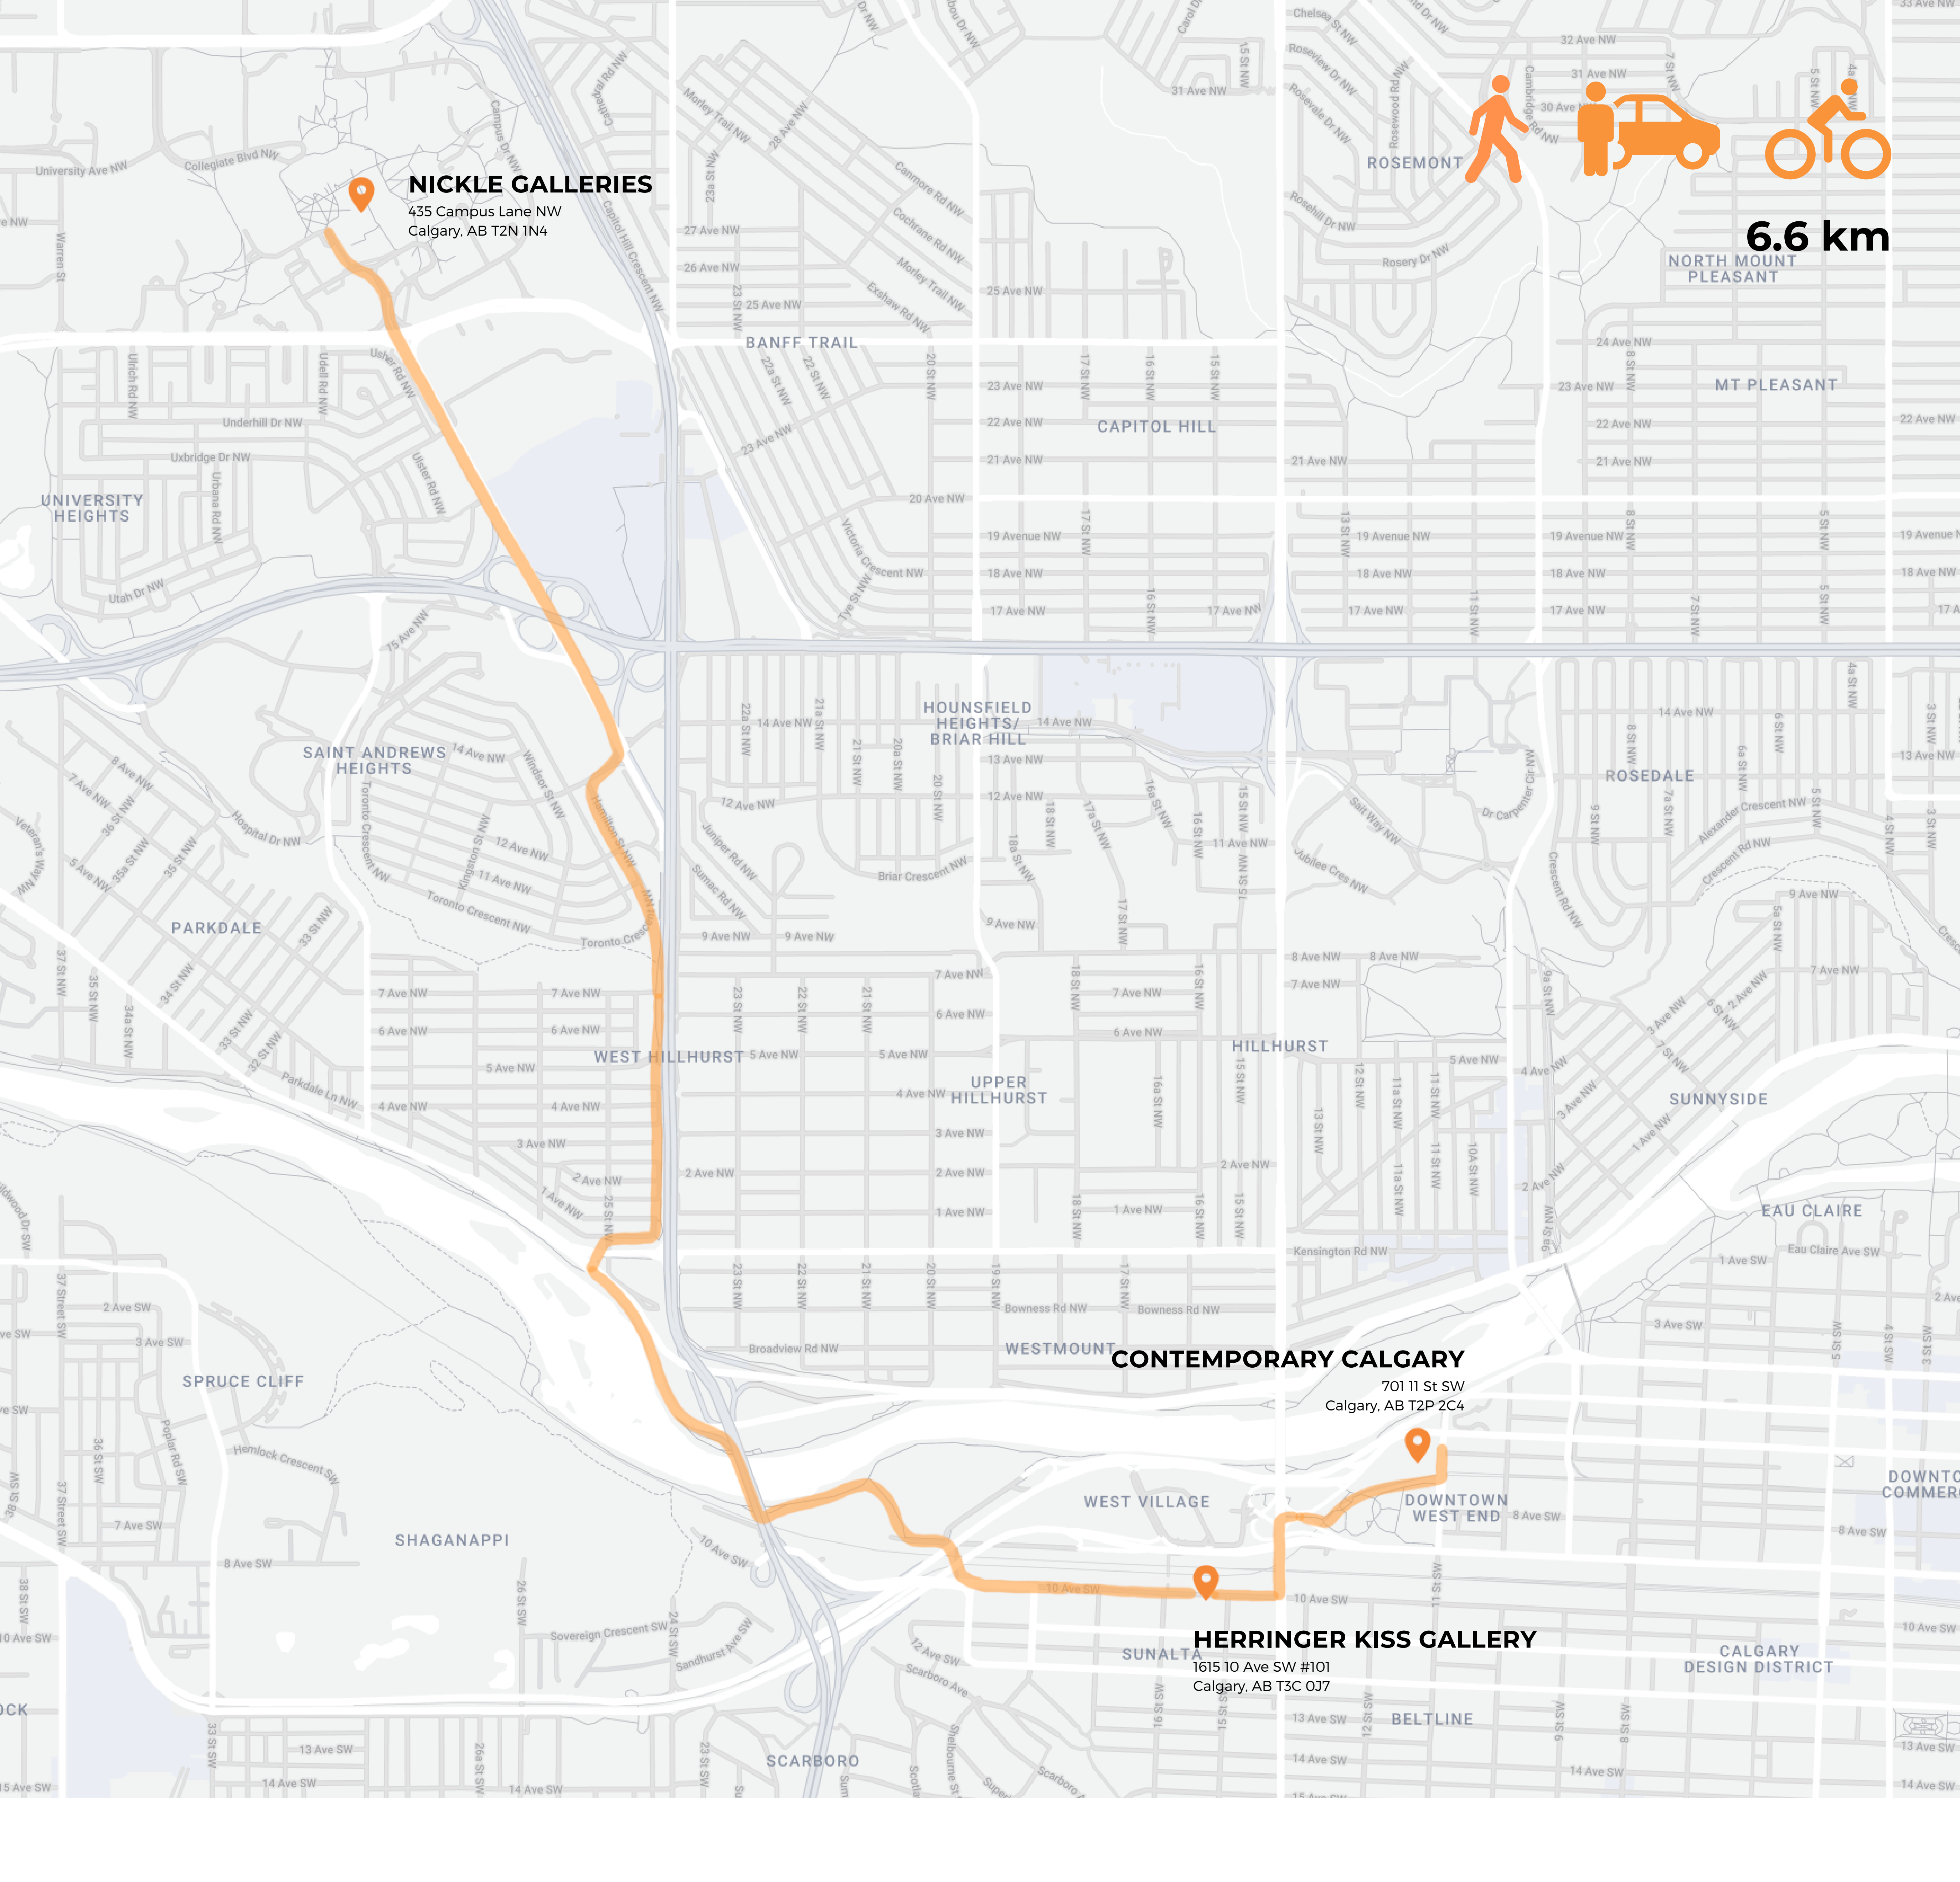

NICKLE GALLERIES

435 Campus Lane NW
Calgary, AB T2N 1N4

6.6 km

UNIVERSITY HEIGHTS

SAINT ANDREWS HEIGHTS

PARKDALE

SPRUCE CLIFF

SHAGANAPPI

BANFF TRAIL

HOUNSFIELD HEIGHTS / BRIAR HILL

WEST HILLHURST

UPPER HILLHURST

WESTMOUNT

WEST VILLAGE

SUNALTA

SCARBORO